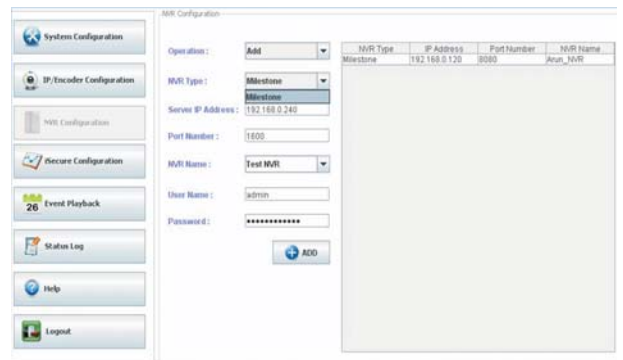

Key Features

- ❑ Provides Simultaneous processing on IP video channels with live streaming from Cameras/NVR's
- ❑ Zone ● Directional Motion Detection ● Camera Sabotage ● Tail Gating ● Loitering ● Crowding
- ❑ Multi PTZ tracking feature included*
- ❑ Integrated People Counting feature*
- ❑ 100% Web Interface to configure analytics and retrieve events
- ❑ Interfaced with Milestone VMS, Axis IP cameras, Infinova IP cameras, other leading complimentary technologies
- ❑ H.264, MPEG-4 and MJPEG stream support
- ❑ 64 parallel channels tested on core 2 QUAD
- ❑ Designed by our Engineers in California and Bangalore, India

*Available by March 2010

iSecure Flow Chart

iSecure Screen Shots

iSecure Capability Chart

iSecure Versions

iSecure Windows Product Versions	iSecure Basic	iSecure Basic Plus	iSecure People Counting	iSecure PTZ
Directional Motion Detection	✓	✓		✓
Zone entry Detection	✓	✓		✓
Zone Exit Detection	✓	✓		✓
Zone IN Detection	✓	✓		✓
Camera Sabotage Detection	✓	✓		✓
Persistence/Dwell Time Detection		✓		✓
People Counting			✓	
Crowding Detection		✓		✓
Tailgating Detection		✓	✓	✓
Multi-PTZ largest Object Tracking				✓
Multi-PTZ Event based Tracking				✓