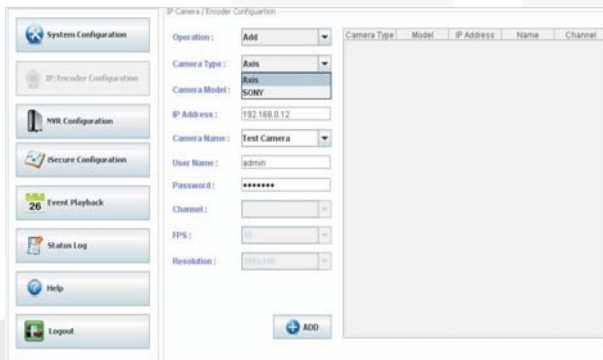

Key Features

- ❑ Provides Simultaneous processing on IP video channels with live streaming from Cameras/NVR's
- ❑ Zone ● Directional Motion Detection ● Camera Sabotage ● Tail Gating ● Loitering ● Crowding
- ❑ Multi PTZ tracking feature included*
- ❑ Integrated People Counting feature*
- ❑ 100% Web Interface to configure analytics and retrieve events
- ❑ Interfaced with Milestone VMS, Axis IP cameras, Infinova IP cameras, other leading complimentary technologies
- ❑ H.264, MPEG-4 and MJPEG stream support
- ❑ 64 parallel channels tested on core 2 QUAD
- ❑ Designed by our Engineers in California and Bangalore, India

*Available by March 2010

iSecure Flow Chart

iSecure Screen Shots

iSecure Capability Chart

iSecure Versions

iSecure Windows Product Versions	iSecure Basic	iSecure Basic Plus	iSecure People Counting	iSecure PTZ
Directional Motion Detection	✓	✓		✓
Zone entry Detection	✓	✓		✓
Zone Exit Detection	✓	✓		✓
Zone IN Detection	✓	✓		✓
Camera Sabotage Detection	✓	✓		✓
Persistence/Dwell Time Detection		✓		✓
People Counting			✓	
Crowding Detection		✓		✓
Tailgating Detection		✓	✓	✓
Multi-PTZ largest Object Tracking				✓
Multi-PTZ Event based Tracking				✓