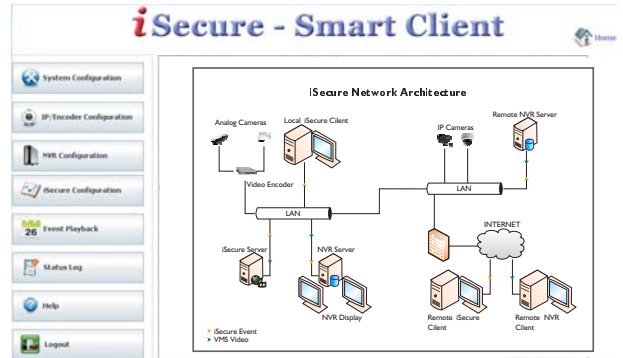

iSecure

iSecure Server IP

In addition to the existing popular IntruLib-SDK version: DELOPT Video analytics would now also be available as a Server product - iSecure Server IP, to cater to the diversified needs of our customers.

Key Features

- ❑ Provides Simultaneous processing on IP video channels with live streaming from Cameras/NVR's
- ❑ Zone ● Directional Motion Detection ● Camera Sabotage ● Tail Gating ● Loitering ● Crowding
- ❑ Multi PTZ tracking feature included*
- ❑ Integrated People Counting feature*
- ❑ 100% Web Interface to configure analytics and retrieve events
- ❑ Interfaced with Milestone VMS, Axis IP cameras, Infinova IP cameras, other leading complimentary technologies
- ❑ H.264, MPEG-4 and MJPEG stream support
- ❑ 64 parallel channels tested on core 2 QUAD
- ❑ Designed by our Engineers in California and Bangalore, India

*Available by March 2010

iSecure Flow Chart

iSecure Screen Shots

iSecure Capability Chart

iSecure Versions

iSecure Windows Product Versions	iSecure Basic	iSecure Basic Plus	iSecure People Counting	iSecure PTZ
Directional Motion Detection	✓	✓		✓
Zone entry Detection	✓	✓		✓
Zone Exit Detection	✓	✓		✓
Zone IN Detection	✓	✓		✓
Camera Sabotage Detection	✓	✓		✓
Persistence/Dwell Time Detection		✓		✓
People Counting			✓	
Crowding Detection		✓		✓
Tailgating Detection		✓	✓	✓
Multi-PTZ largest Object Tracking				✓
Multi-PTZ Event based Tracking				✓