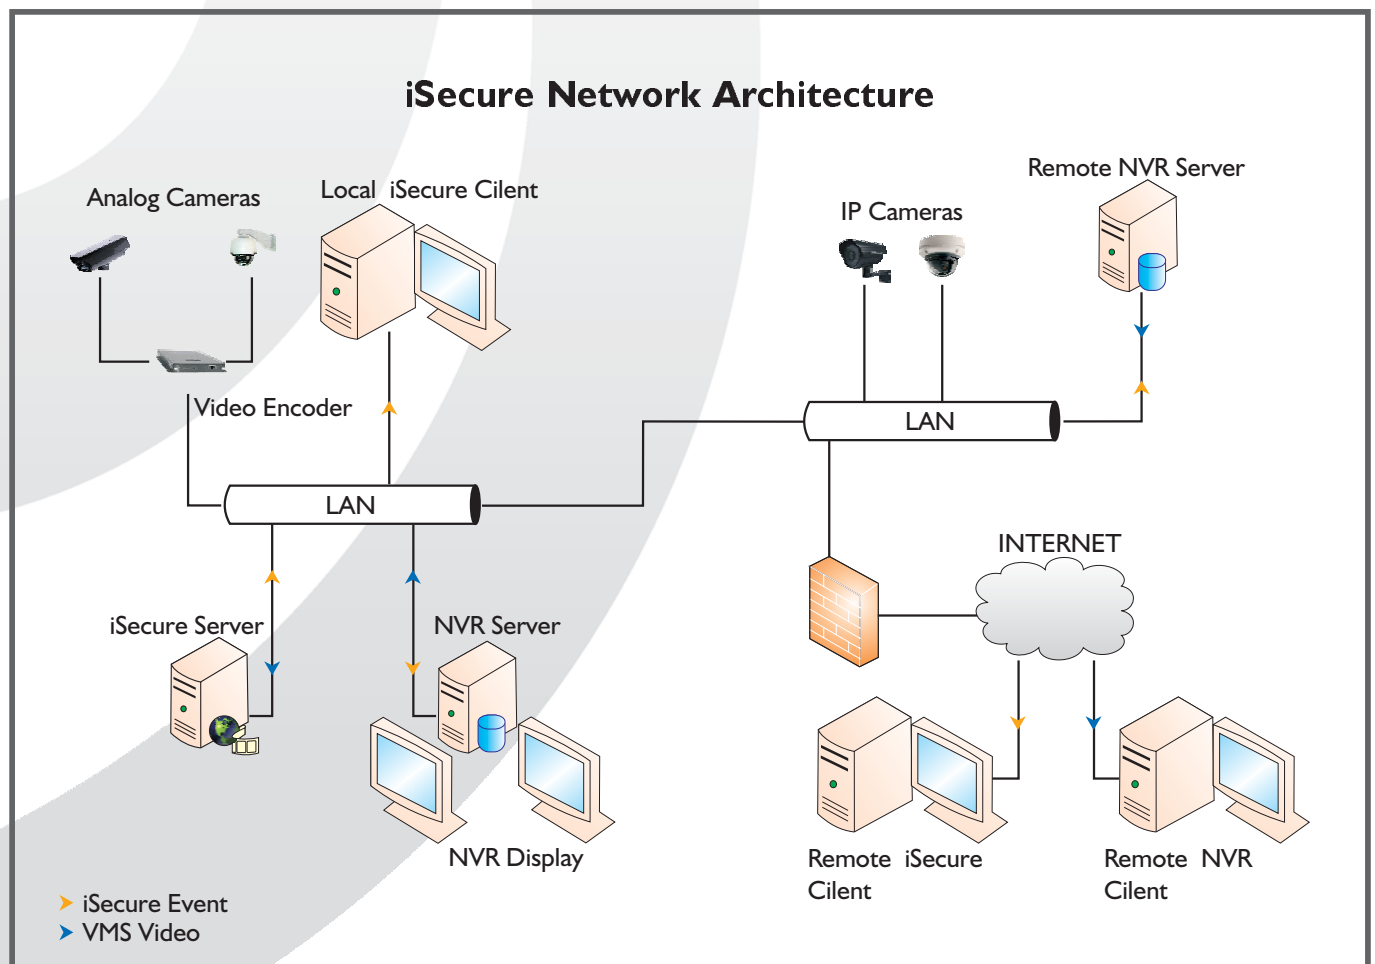

iSecure

iSecure Server IP

In addition to the existing popular IntruLib-SDK version: DELOPT Video analytics would now also be available as a Server product - iSecure Server IP, to cater to the diversified needs of our customers.

Key Features

- ❑ Provides Simultaneous processing on IP video channels with live streaming from Cameras/NVR's
- ❑ Zone ● Directional Motion Detection ● Camera Sabotage ● Tail Gating ● Loitering ● Crowding
- ❑ Multi PTZ tracking feature included*
- ❑ Integrated People Counting feature*
- ❑ 100% Web Interface to configure analytics and retrieve events
- ❑ Interfaced with Milestone VMS, Axis IP cameras, Infinova IP cameras, other leading complimentary technologies
- ❑ H.264, MPEG-4 and MJPEG stream support
- ❑ 64 parallel channels tested on core 2 QUAD
- ❑ Designed by our Engineers in California and Bangalore, India

*Available by March 2010

iSecure Flow Chart

iSecure Screen Shots

iSecure Capability Chart

iSecure Versions

iSecure Windows Product Versions	iSecure Basic	iSecure Basic Plus	iSecure People Counting	iSecure PTZ
Directional Motion Detection	✓	✓		✓
Zone entry Detection	✓	✓		✓
Zone Exit Detection	✓	✓		✓
Zone IN Detection	✓	✓		✓
Camera Sabotage Detection	✓	✓		✓
Persistence/Dwell Time Detection		✓		✓
People Counting			✓	
Crowding Detection		✓		✓
Tailgating Detection		✓	✓	✓
Multi-PTZ largest Object Tracking				✓
Multi-PTZ Event based Tracking				✓