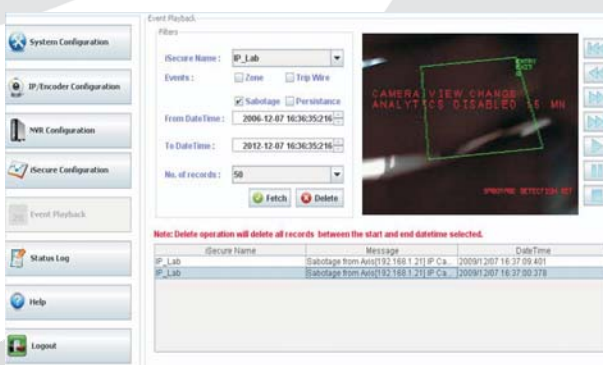

iSecure

iSecure Server IP

In addition to the existing popular IntruLib-SDK version: DELOPT Video analytics would now also be available as a Server product - iSecure Server IP, to cater to the diversified needs of our customers.

Key Features

- ❑ Provides Simultaneous processing on IP video channels with live streaming from Cameras/NVR's
- ❑ Zone ● Directional Motion Detection ● Camera Sabotage ● Tail Gating ● Loitering ● Crowding
- ❑ Multi PTZ tracking feature included*
- ❑ Integrated People Counting feature*
- ❑ 100% Web Interface to configure analytics and retrieve events
- ❑ Interfaced with Milestone VMS, Axis IP cameras, Infinova IP cameras, other leading complimentary technologies
- ❑ H.264, MPEG-4 and MJPEG stream support
- ❑ 64 parallel channels tested on core 2 QUAD
- ❑ Designed by our Engineers in California and Bangalore, India

*Available by March 2010

iSecure Flow Chart

iSecure Screen Shots

iSecure Capability Chart

iSecure Versions

iSecure Windows Product Versions	iSecure Basic	iSecure Basic Plus	iSecure People Counting	iSecure PTZ
Directional Motion Detection	✓	✓		✓
Zone entry Detection	✓	✓		✓
Zone Exit Detection	✓	✓		✓
Zone IN Detection	✓	✓		✓
Camera Sabotage Detection	✓	✓		✓
Persistence/Dwell Time Detection		✓		✓
People Counting			✓	
Crowding Detection		✓		✓
Tailgating Detection		✓	✓	✓
Multi-PTZ largest Object Tracking				✓
Multi-PTZ Event based Tracking				✓